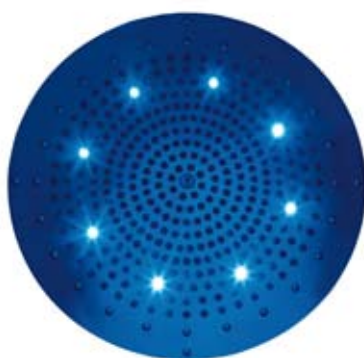

Art. H37457 - H37452

Dream Oki-Flat Light RGB is an extra-large shower that delivers an invigorating cascade, creating a dream world. This shower can be fitted onto the ceiling, providing a perfect blend of comfort and wellbeing.

The effects of 7 colours on the body and mind. Colours have always been a part of our world. They are a vital force and source of energy. Chromo therapy stimulates the body and the mind, helping to restore their natural balance.

Red, associated with strength, an extremely stimulating colour.

Yellow, pure energy – stimulates intense feelings of happiness.

Green, a soothing shade that symbolizes balance, relaxation and peace. This colour refreshes and invigorates.

Blue, cold colour associated with calm, harmony and emotional serenity.

Technical data: Dream Oki-Flat Light RGB overhead Set including:

- Shower head: Stainless steel shower head with LED lights Chromo Therapy , including low voltage transformer and flexible wall connection.
- Suitable: for false ceiling installation.
- LED Light: suitable with RGB LED lights.
- Designer: Bossini
- Manufacturer: BOSSINI SPA fully produced in Italy
- Code: H37457 Dream-Oki-Flat Light RGB Ø 470 mm – 8 LED (min 20 L/min)
- Code: H37452 Dream-Oki-Flat Light RGB Ø 370 mm – 4 LED (min 16 L/min)

Highlight !

Only 20 Litres per minute of water are required for a good function of the Dream-Oki-Light RGB shower head.

H37457