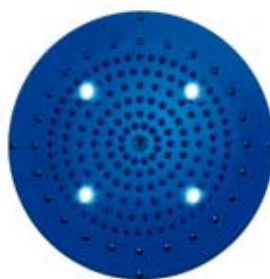

Dream-OKI Light Flat Light RGB - Chromo Therapy **new**

Art. H37457 - H37452

Dream Oki-Flat Light RGB is an extra-large shower that delivers an invigorating cascade, creating a dream world. This shower can be fitted onto the ceiling, providing a perfect blend of comfort and wellbeing.

The effects of 7 colours on the body and mind. Colours have always been a part of our world. They are a vital force and source of energy. Chromo therapy stimulates the body and the mind, helping to restore their natural balance.

Red, associated with strength, an extremely stimulating colour.

Yellow, pure energy – stimulates intense feelings of happiness.

Green, a soothing shade that symbolizes balance, relaxation and peace. This colour refreshes and invigorates.

Blue, cold colour associated with calm, harmony and emotional serenity.

Technical data: Dream Oki-Flat Light RGB overhead Set including:

- Shower head: Stainless steel shower head with LED lights Chromo Therapy , including low voltage transformer and flexible wall connection.
- Suitable: for false ceiling installation.
- LED Light: suitable with RGB LED lights.
- Designer: Bossini
- Manufacturer: BOSSINI SPA fully produced in Italy
- Code: H37457 Dream-Oki-Flat Light RGB Ø 470 mm – 8 LED (min 20 L/min)
- Code: H37452 Dream-Oki-Flat Light RGB Ø 370 mm – 4 LED (min 16 L/min)

Highlight !

Only 20 Litres per minute of water are required for a good function of the Dream-Oki-Light RGB shower head.

H37452

DREAM-OKI FLAT LIGHT RGB