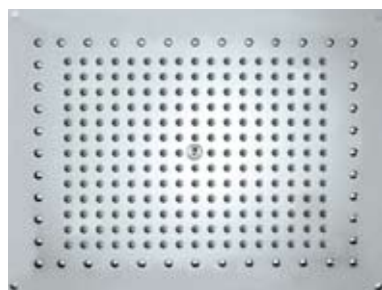

H38387
Dream-Rectangular Flat
470x370 mm